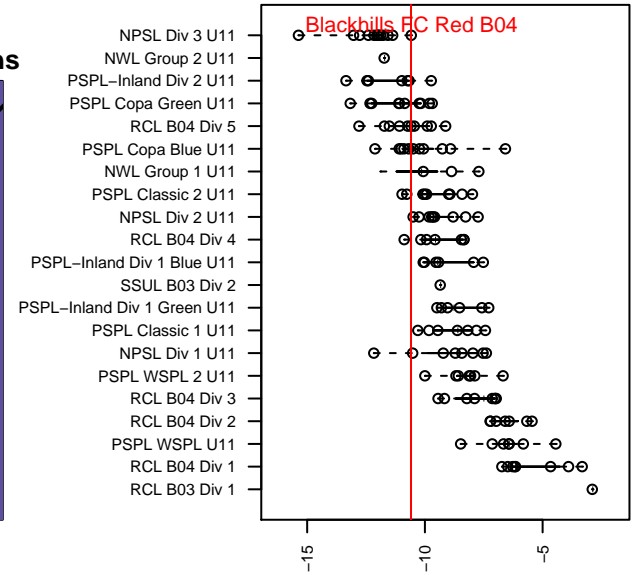

**attack and defense rating
relative to others at age
and all opponents in last 13 months**