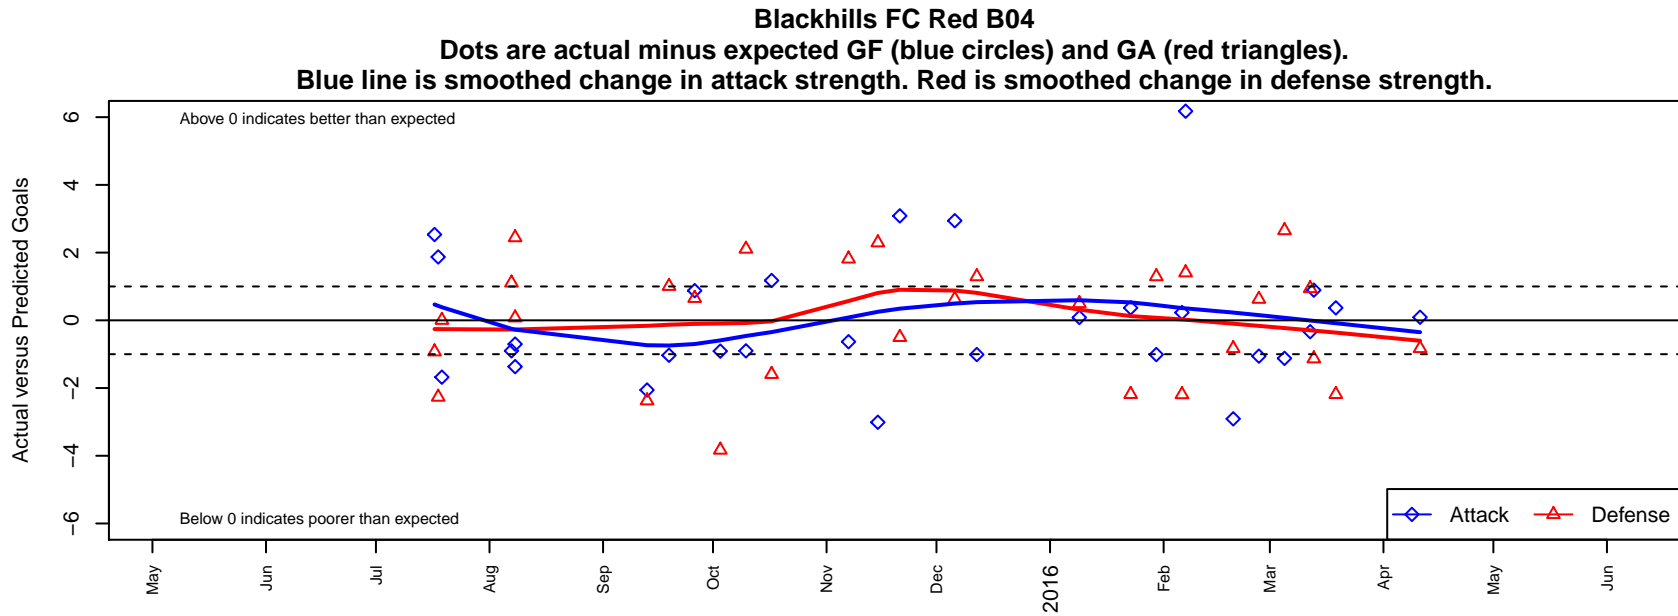

**attack and defense variance (black dot)
relative to other teams
and top 10 in region**

**attack and defense rating
relative to others at age
and all opponents in last 13 months**

Blackhills FC Red B04

Blackhills FC
Olympia, WA
B04 total strength=190
attack=0.23 defense=0.06
fall league = RCL B04 Div 5
spr league = Win RCL B04 Div 5

alt names used:
Blackhills FC Red [B04]
Blackhills FC B04 Red B
Blackhills FC B 04 Red B
Blackhills FC B04 Red B
Blackhills FC B04 Red B

Venues played:
2015 KITG BU11 Green
2015 River Jam Samba U11
2015 RCL B04 Div 5
2015 Win RCL B04 Div 5
2015 WYS Presidents Cup B04 Division 3